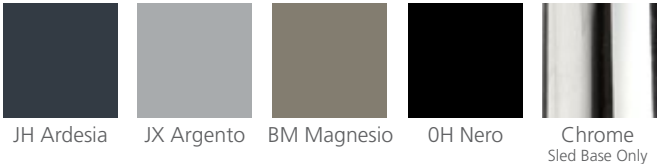

Caster Base Stool

Seat Height: 23" - 33"
Total Height: 37" - 48"
Width: 20"
Depth: 21 1/2"

Finishes

With 12 available shell colors and 5 different finish options, *Nima* can complement any environment.

Shell Colors

Frame Finishes

Armrest Colors