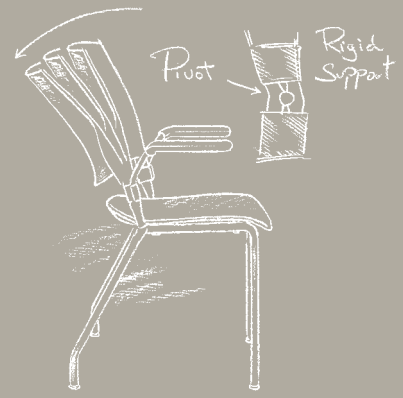

"It is comfortable. Words are not strong enough – you have to try the chair!"

Giancarlo Piretti

The Man Behind the Flex

PS Furniture previews a new family of chairs developed in collaboration with iconic designer Giancarlo Piretti. Giancarlo has been a leader and innovator for many years as well. The latest creation stemming from Giancarlo's research and design, the *Nima* chair, capitalizes on a vision for superior comfort with an elegant style.

NIMA
DESIGNED BY GIANCA LO PIRETTI

Nima's desk, bar, and counter height seating allow multi-tiered classroom configurations, giving teachers and students better line-of-sight.

Class Act

The *Nima*™ chair provides everything a classroom needs.