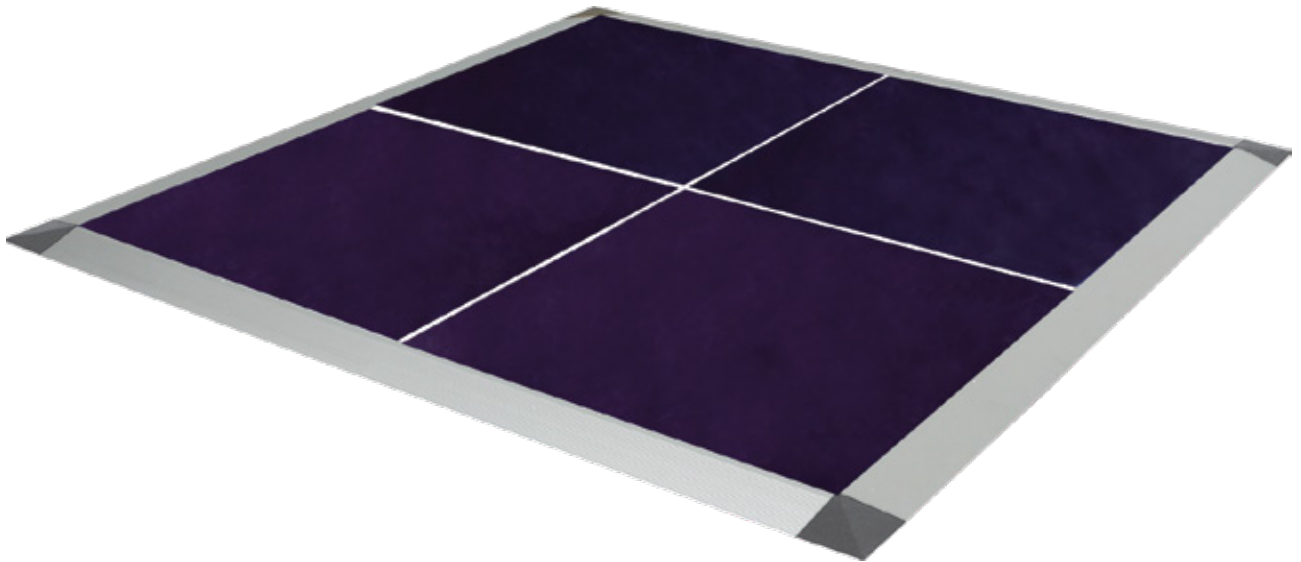

p s f u r n i t u r e

1.800.762.0415 | psfurniture.com

EventXpress™ Acrylic
Portable Dance Floor

Your Dance Floor Should Make a Statement

In any tented event, the Dance Floor gets noticed. For your next event, choose PS Furniture's NEW Acrylic Surface Dance Floor for a beautiful and visually dramatic statement.

Our EventXpress™ Portable Dance Floor is also made to be rented.

FEATURES

- A sturdy and weather resistant exterior glue Douglas Fir plywood base
- Secure and fast cam-locks to connect panels
- Aircraft grade, anodized aluminum trim sections. Plus, only PS Furniture offers a soft urethane corner option (in black or gray) that simplifies setup and eliminates sharp mitered corners.

SIZES AVAILABLE (Cam-Lock Only)

3'x4' panel

4'x4' panel

EVENTXPRESS™ ACRYLIC COLORS:

Black*

White*

Hunter Green

Orange

Cam-lock fastening reduces installation and dismantle time. Hex key available in standard and extended lengths.

SOFT CORNERS

One-of-a-kind polyurethane corners interlock with center edge trim sections and eliminate the need for mitered trim corners. Provides superior safety from sharp edges and comes in Black or Grey.