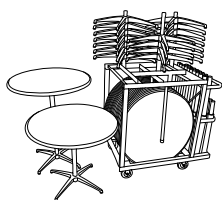

Revolution® Cafe Table Packages

STEP ① - SELECT A TABLE MODEL

Revolution® Cafe Table Packages

FEATURES

- Complete self-contained unit including HD-CCT30-REV transport cart*
- Available in full or half packages
- A variety of sizes available for tops, columns and bases
- Patented lightweight composite table top core
- Three piece knock-down design; no tools required for assembly
- Table top & column have an Internal Connection (IC) design that locks securely into place
- Poured urethane MAXX Edge® prevents food and bacteria collection
- High-pressure laminate surface

Full & Half Packages

X-Base (standard prices below)

Trumpet Base (upcharges on next page)

Weighted Trumpet Base* (upcharges on next page)

FULL PACKAGES (20 Tables, 20 Bases, 40 Columns)

STYLE	MODEL NUMBER	SPECIAL NOTES	SIZE (W" x L" x H")	WEIGHT (LBS)	LIST PRICE
Round	REVPKG24RDMXE#IC###-###		24" dia x 30/42"	477	$18,225
	REVPKG30RDMXE#IC###-###	QSP	30" dia x 30/42"	537	$19,505
	REVPKG36RDMXE#IC###-###		36" dia x 30/42"	617	$22,135
Mix of Round	REVMIX2430RDMXE#IC###-###	mix	24/30" dia x 30/42"	507	$18,810
	REVMIX2436RDMXE#IC###-###	mix	24/36" dia x 30/42"	537	$20,090
	REVMIX3036RDMXE#IC###-###	mix	30/36" dia x 30/42"	567	$20,780
Square	REVPKG3030MXE#IC###-###		30"x 30" x 30/42"	593	$19,520
	REVPKG3636MXE#IC###-###	wb, t, b	36"x 36" x 30/42"	665	$21,000
Snap™	REVPKG36HXMxE#IC###-###		36 dia x 32-42	593	$22,240

HALF PACKAGES (10 Tables, 10 Bases, 20 Columns)

STYLE	MODEL NUMBER	SPECIAL NOTES	SIZE (W" x L" x H")	WEIGHT (LBS)	LIST PRICE
Round	REVHP24RDMXE#IC###-###		24" dia x 30/42"	238.5	$10,620
	REVHP30RDMXE#IC###-###		30" dia x 30/42"	268.5	$11,215
	REVHP36RDMXE#IC###-###		36" dia x 30/42"	308.5	$12,570
Square	REVHP3030MXE#IC###-###		30"x 30" x 30/42"	296.5	$11,315
	REVHP3636MXE#IC###-###	wb, t, b	36"x 36" x 30/42"	332.5	$12,590
Snap™	REVHP36HXMxE#IC###-###		36 dia x 32-42	296.5	$12,610

* If weighted trumpet bases are chosen for the REV IC Full Package, it will hold 12 (NOT 20) tables; cart model will vary from HD-CCT30-REV. See page 38 for HD-CCT30-REV-WB.
QSP (Quick Ship Program) - Ships within 3 business days. Table models in package include Graphite Nebula laminate by Wilsonart®, Black MAXX Edge®, 30" & 42" Black columns w/ Black trumpet bases (not available in weighted trumpet base).
mix - Mix of Round Full Packages contain ten (10) of each two (2) sizes of tops plus matching bases.
wb - A 23" Weighted Steel Trumpet Base is the only option for sizes 3636 Square Revolution Cafe Tables.
t- The 3636 Square Revolution Cafe Table Full Package ONLY come with 12 (NOT 20) tables. Priced above accordingly.
b - The list price for this package includes black weighted trumpet bases. Call for a quote if you'd like another style trumpet base.