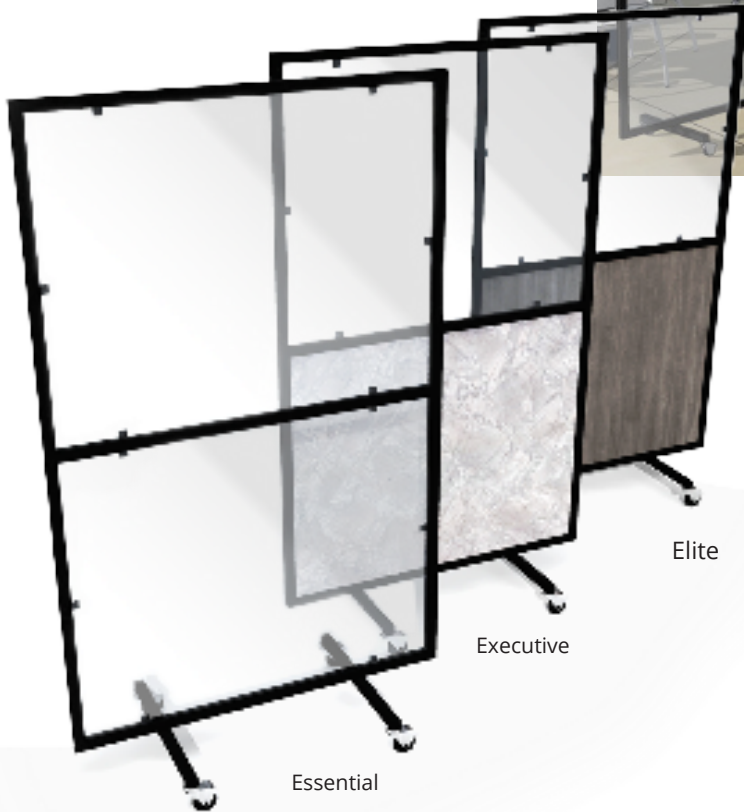

PIVOT SHIELD

PEACE OF MIND

WITHOUT FEELING CONFINED

Health

Safety

Confidence

REINVENT
THE PHRASE
"DINING OUT"
AND GET BACK
TO BUSINESS

Elite

Executive

Essential

Available Options

Elite Model 7806

- Powder epoxy painted frame
- Top panel - Clear Acrylic
- Bottom panel - Stained Wood Veneer

Executive Model 7803

- Powder epoxy painted frame
- Top panel - Clear Acrylic
- Bottom panel - High Pressure Laminate

Essential Model 7800

- Powder epoxy painted frame
- Top panel - Clear Acrylic
- Bottom panel - Clear Acrylic

Call 1.800.762.0415
or visit
psfurniture.com
to learn more today!