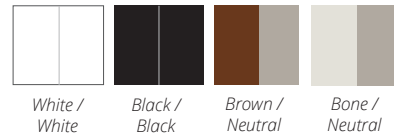

Classic Event Chairs (C450)

FEATURES

- Black or White Color Options
- Manufactured with exclusive bi-component molding technology
- Maintenance-free
- Weight limit: 300 lbs.

ORDER QUANTITY

MOQ: 25 C450 Chairs (5 per case); MOQ: 10 C450-Pallets

STYLE	MODEL NUMBER	SPECIAL NOTES	FRAME	COLOR	WEIGHT (LBS)	LIST PRICE
Model C450	C450WHPD		L-Shape	White	10	$165
	C450BLP		L-Shape	Black	10	$170
	C450-Pallet	CAPACITY 25 C450 CHAIRS	DIMENSIONS: 18 x 36.25 x 4.25	Black	4	$200
Replacement Seat Pad (Sold as Box of 25)	C450-SNAPBL	BOX OF 25 SEAT PADS	C450 or C440	Black	n/a	$885
	C450-SNAPWH		C450 or C440	White	n/a	$885

EventXpress™ Folding Chairs

FEATURES

- 18 gauge steel frame
- Steel reinforced seat connection
- Oversized rivets for added strength
- Weight limit: 275lbs.

STANDARD COLORS

ORDER QUANTITY

- Standard Colors: Minimum 24 chairs (6 per case)
- Custom Colors: Minimum 500 chairs
- Please call for more details on Custom Colors, including options & pricing.
- Custom Color payment terms: 100% paid at time of order.

STYLE	MODEL NUMBER	COLOR (SEAT+BACK / FRAME+FEET)	SPECIAL NOTES	WEIGHT (LBS)	LIST PRICE
C600 Folding Chair	C600WWH/WH	White / White	ISP	7.1	$80
	C600BLK/BL	Black / Black	ISP		
	C600BRW/NE	Brown / Neutral	ISP		
	C600BNE/NE	Bone / Neutral	ISP		
C600 Extra Parts (Box QTY)					
C600 Chair Backs (QTY 10)	C600-BACK	Specify Color	MOQ = box		$145
C600 Chair Feet Caps (QTY 100)	C600-CAPS	Specify Color	MOQ = box		$135
C600 Ganging Clip (QTY 50)	C600-CLIP		MOQ = box		$280

ISP (In-Stock Program) - Ships within 10 business days.