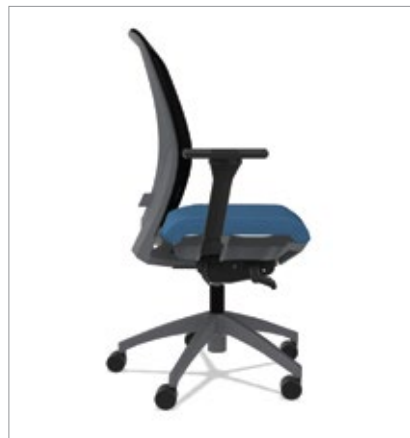

## INTRODUCING SIGNATURE SERIES™ OFFICE SEATING - MODEL 3

*Your Office. Your Choice. Your Signature.*

NEW Signature Series™ Office Chairs offer customers simplicity and choice, including choice of Synchro Control from Simple to Intensive, choice of back position tilt, choice of seat, arm and lumbar adjustability, choice of frame colors and choice of wide selection of fabrics.

The Model 3 Executive Office Chair features a mesh back that offers a versatile executive, conference or managerial seating option. They are offered in a variety of price points, frame colors and upholstery material from any of our carded programs, as well as COM. They are made in America, ship semi-assembled and come with a 10-year warranty on mechanical and structural parts (including cylinders).

### FEATURES

- Intensive Synchro Control by Donati with 2:1 back to seat Tilt Ratio and 4-position back Tilt Lock
- Side Tension Control
- 5-degree Forward Seat tilt
- Integrated Seat Slider
- Adjustable Lumbar Support
- 8-Way Height Adjustable Arms with Pivoting and Sliding Arm Pads
- Suspension Seat with High Density, Highly Resilient Molded Foam
- Weight Capacity: 275 lbs. (BIFMA Tested/Certified)

### OPTIONS

- Back: Available in Black Mesh
- Frame: Available in Black (B), Gray (G) or White (W)
- Seat: Available in standard Grade 1 Black Fabric or any Momentum, Stinson or COM fabrics grades 1-15
- Go to [pc.psfurniture.com](https://pc.psfurniture.com) to configure your own Model 3 Signature Series™