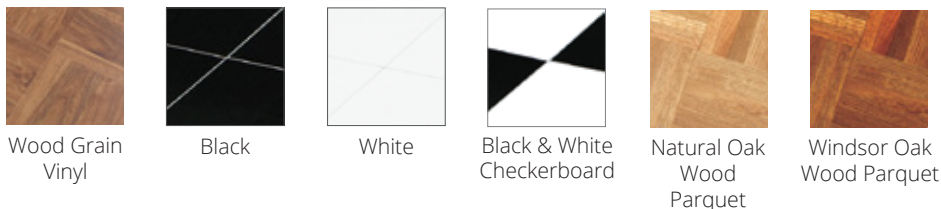

FASTER SET UP

Cam-lock fastening reduces installation and dismantle time. Hex key available in standard and extended lengths.

SOFT CORNERS

One-of-a-kind polyurethane corners interlock with center edge trim sections and eliminate the need for mitered trim sections. Provides superior safety from sharp edges and comes in Black or Gray.

PANEL SIZES AVAILABLE (Cam-Lock Only)

EVENTXPRESS™ SEAMLESS COLOR OPTIONS:

EVENTXPRESS™ PORTABLE DANCE FLOOR

Our EventXpress™ Portable Dance Floor is also available in the traditional 12" x 12" tile panels. Color Options: