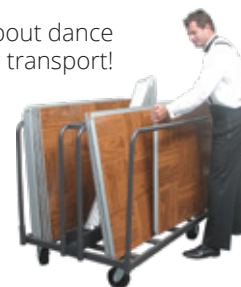

Ask us about dance floor transport!