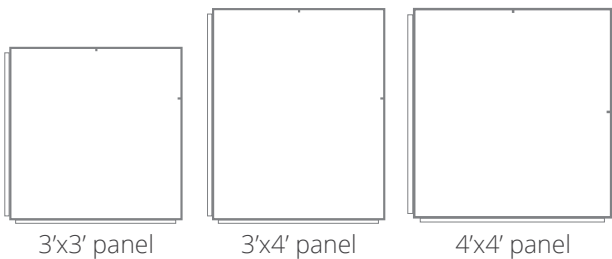

FASTER SET UP

Cam-lock fastening reduces installation and dismantle time. Hex key available in standard and extended lengths.

SOFT CORNERS

One-of-a-kind polyurethane corners interlock with center edge trim sections and eliminate the need for mitered trim sections. Provides superior safety from sharp edges and comes in Black or Gray.

PANEL SIZES AVAILABLE (Cam-Lock Only)

EVENTXPRESS™ SEAMLESS COLOR OPTIONS:

EVENTXPRESS™ PORTABLE DANCE FLOOR

Our EventXpress™ Portable Dance Floor is also available in the traditional 12" x 12" tile panels. Color Options: