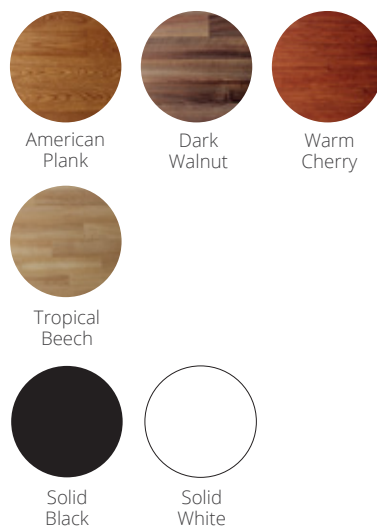

Our EventXpress™ Seamless Portable Dance Floor combines an exterior glue Douglas Fir plywood base with a vinyl dancing surface. A full panel sheet of seamless vinyl replaces 12" x 12" tiles and there are six vinyl patterns to choose from including four beautiful wood grain designs, as well as Solid Black and Solid White! EventXpress™ Seamless is the only continuous surface vinyl portable dance floor product on the market, delivering a superior dancing experience.

FASTER SET UP

Cam-lock fastening reduces installation and dismantle time. Hex key available in standard and extended lengths.

SOFT CORNERS

One-of-a-kind polyurethane corners interlock with center edge trim sections and eliminate the need for mitered trim sections. Provides superior safety from sharp edges and comes in Black or Gray.

PANEL SIZES AVAILABLE (Cam-Lock Only)

EVENTXPRESS™ SEAMLESS COLOR OPTIONS:

EVENTXPRESS™ PORTABLE DANCE FLOOR

Our EventXpress™ Portable Dance Floor is also available in the traditional 12" x 12" tile panels. Color Options: