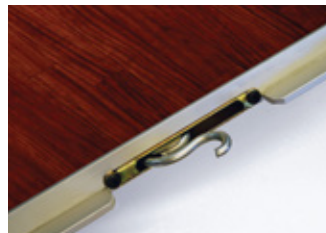

In any tented event, the dance floor gets noticed and your dance floor should make a statement. For your next event, choose our EventXpress™ Acrylic Portable Dance Floor for a beautiful and visually dramatic statement. It's high gloss finish is sure to turn heads and add to the elegance of the occasion!

## FEATURES

- Sturdy Douglas Fir plywood base
- Secure and fast Cam-lock fastening to connect panels
- Aircraft grade, anodized aluminum trim sections
- Soft urethane corners are optional and come in black or gray
- Soft Corners simplify setup and eliminates sharp mitered corners

CAM-LOCK FASTENING

SOFT CORNERS