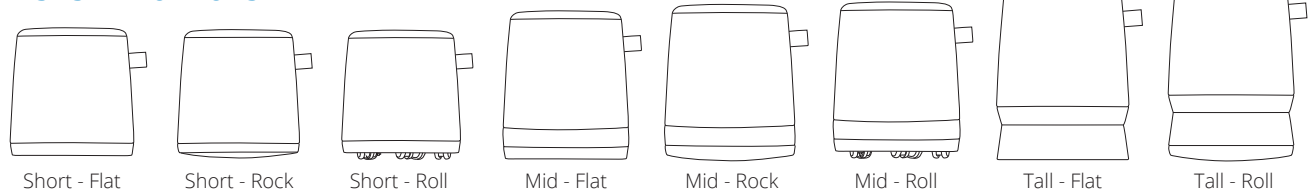

BASE STYLES

- Three base height options - Short, Mid & Tall
- Three base style options - Flat, Rock & Roll
- Rock base styles offer the opportunity for movement to promote healthy body motion
- Roll base styles offer easy mobility over a variety of surfaces
- Tall base styles offer a solution for sit/stand desks and have a slight kick inward for foot comfort
- All styles have a max base width of 16.7"

HANDLE

Leather handle is integrated in the internal structure for durability when carrying and without wear on fabric

BASE STYLE OPTIONS

BASE COLOR OPTIONS

Müm™ Perch Seating

1.800.762.0415 | psfurniture.com