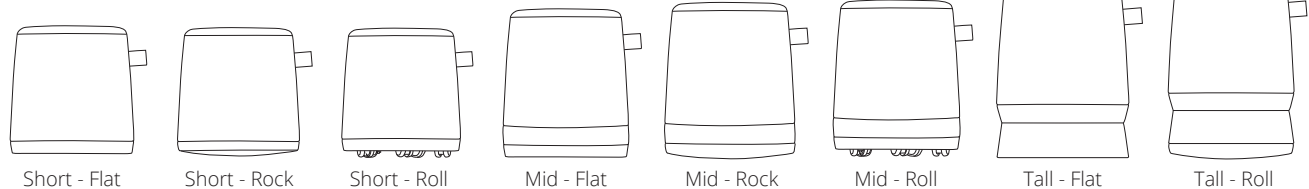

BASE STYLES

- Three base height options - Short, Mid & Tall
- Three base style options - Flat, Rock & Roll
- Rock base styles offer the opportunity for movement to promote healthy body motion
- Roll base styles offer easy mobility over a variety of surfaces
- Tall base styles offer a solution for sit/stand desks and have a slight kick inward for foot comfort
- All styles have a max base width of 16.7"

HANDLE

Leather handle is integrated in the internal structure for durability when carrying and without wear on fabric

BASE STYLE OPTIONS

BASE COLOR OPTIONS

MÜM™ Active Seating

1.800.762.0415 | psfurniture.com