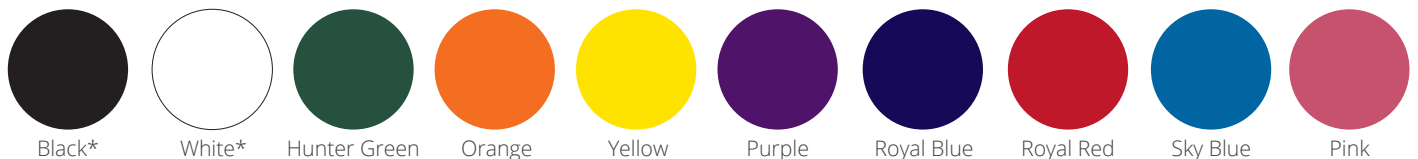

CAM-LOCK FASTENING

SOFT CORNERS

PANEL SIZES AVAILABLE (Cam-Lock Only)

HIGH-GLOSS, ACRYLIC FINISH

ASK ABOUT TRANSPORT OPTIONS!

EVENTXPRESS™ ACRYLIC COLORS:

**Standard colors - contact us for delivery time on all other color options*