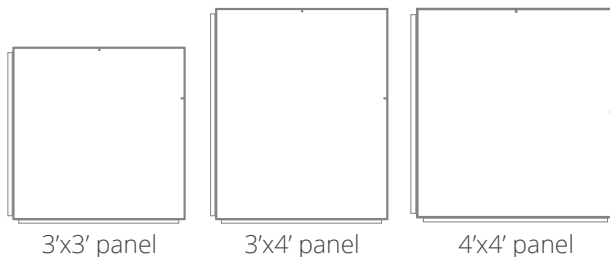

PANEL SIZES AVAILABLE (Cam-Lock Only)

HIGH-GLOSS, ACRYLIC FINISH