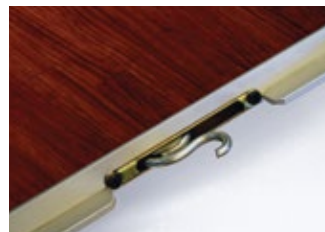

EVENTXPRESS™ ACRYLIC PORTABLE DANCE FLOOR

 psfurniture

1.800.762.0415 | psfurniture.com

In any tented event, the dance floor gets noticed and your dance floor should make a statement. For your next event, choose our EventXpress™ Acrylic Portable Dance Floor for a beautiful and visually dramatic statement. It's high gloss finish is sure to turn heads and add to the elegance of the occasion!

FEATURES

- Sturdy Douglas Fir plywood base
- Secure and fast Cam-lock fastening to connect panels
- Aircraft grade, anodized aluminum trim sections
- Soft urethane corners are optional and come in black or gray
- Soft Corners simplify setup and eliminates sharp mitered corners

CAM-LOCK FASTENING

SOFT CORNERS

PANEL SIZES AVAILABLE (Cam-Lock Only)

HIGH-GLOSS, ACRYLIC FINISH

ASK ABOUT TRANSPORT OPTIONS!

EVENTXPRESS™ ACRYLIC COLORS:

**Standard colors - contact us for delivery time on all other color options*