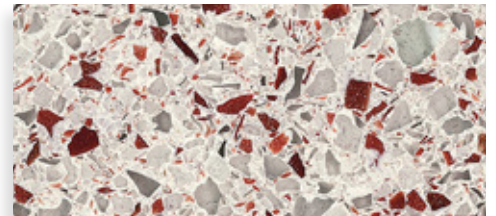

CREAM
(CR)

LONDON FOG
(LF)

SHARK SKIN
(SK)

ADOBE
(AB)

GRAY GRANITE
(GG)

BLACK GRANITE
(BG)

STAR SHINE
(SR)

Please request physical samples for a more accurate representation of color and pattern size.

Upgraded Countertops

Trend Stone/Glass Options

WHITE FROST
(WF)

DOVE TAIL
(DT)

WHITE CRYSTAL
(WC)

PERLA BIANCA
(PBC)

PIETRA SERENA
(PSR)

WHITE COPPER
(WCP)

**SATIN
PECAN
(SPN)**

**SATIN
BROWN CHERRY
(SBC)**

**SATIN
DARK OAK
(SDO)**

**SATIN
RED CHERRY
(SRC)**

**SATIN
BROWN MAHOGANY
(SBM)**

**SATIN
RED MAHOGANY
(SRM)**

**SATIN
BLACK
(SEN)**

Since wood is not consistent in grain and natural color, some variation in stain color from one piece of wood to another should be expected. Please request physical samples for a more accurate representation of color and grain pattern.