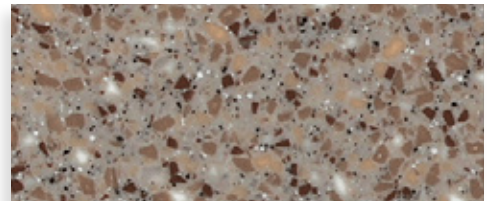

CREAM
(CR)

LONDON FOG
(LF)

SHARK SKIN
(SK)

ADOBE
(AB)

GRAY GRANITE
(GG)

BLACK GRANITE
(BG)

STAR SHINE
(SR)

Please request physical samples for a more accurate representation of color and pattern size.

**SATIN
PECAN
(SPN)**

**SATIN
BROWN CHERRY
(SBC)**

**SATIN
DARK OAK
(SDO)**

**SATIN
RED CHERRY
(SRC)**

**SATIN
BROWN MAHOGANY
(SBM)**

**SATIN
RED MAHOGANY
(SRM)**

**SATIN
BLACK
(SEN)**

Since wood is not consistent in grain and natural color, some variation in stain color from one piece of wood to another should be expected. Please request physical samples for a more accurate representation of color and grain pattern.

DOVE TAIL
(DT)

WHITE CRYSTAL
(WC)

Executive - (Satin) Avonite Options

(SATIN) ALPINE SHIMMER
(SAL)

(SATIN) ALASKAN STONE
(SAS)

(SATIN) CREAM
(SCR)

(SATIN) LONDON FOG
(SLF)

(SATIN) SHARK SKIN
(SSK)

(SATIN) ADOBE
(SAB)

(SATIN) GRAY GRANITE
(SGG)

(SATIN) BLACK GRANITE
(SBG)

(SATIN) STAR SHINE
(SSR)

Essentials - Scratch Resistant HD HPL Options

HD WHITE
(HDW)

HD GRAY
(HDG)

HD BLACK
(HDB)