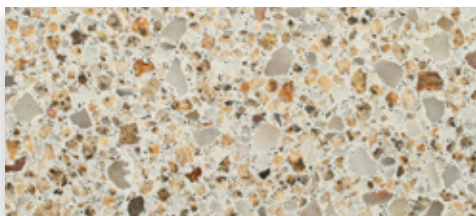

ROYAL IVORY
(RI)