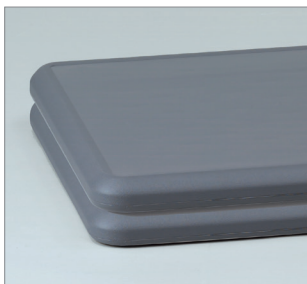

Resilient®
Premium Lightweight Plastic Tables

1.800.762.0415 | psfurniture.com

Resilient® Premium Lightweight Plastic Folding Tables are lightweight and built to last. These tables feature a rectangular tube frame for added rigidity and an easy-to-clean high-density polyethylene top in our charcoal and new platinum colors!

Platinum / Silver

Charcoal / Charcoal

PLATINUM / SILVER

CHARCOAL / CHARCOAL

	SIZE (IN) ALL 29" H	WEIGHT (LBS)	COLOR
○	60 Round	58	CHARCOAL TOP WITH CHARCOAL LEGS
□	18 x 60	26	OR
	18 x 72	32	
	24 x 48	25	PLATINUM TOP WITH SILVER LEGS
	24 x 60	32	
	24 x 72	38	
	30 x 60	31	
	30 x 72	36	
30 x 96			

A beveled radius edge is featured on all tables. Folding table top is designed to nest when stacking to allow maximum storage capacity.

NEW Platinum Top with Silver Legs NOW AVAILABLE!