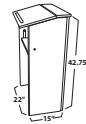

NEW DIMENSIONS™

LECTERNETTE®

PORTABLE FOLDING LECTERN (PFL)

NEW DIMENSIONS™

LECTERNETTE®

PFL

SPECS

Dimensions:	48.25"H x 24"W x 17.75"D (setup) 48.25"H x 24"W x 4.5"D (folded)	10.25" x 18.75" x 20" (closed) 11.75" x 18.75" (reading surface)	42.75"H x 22"W x 15"D (setup)
Weight:	36 lbs	33 lbs (w/ batteries)	66lbs
Audio Power (Watts-RMS/Peak):		14/27	
Audience Capacities:		600	
Speakers:		(4) 4" Cone, Extended Range	
Microphone, Cardioid:		1	
Master Volume Controls:		1	
Output Channels:		1	
Microphone Inputs:		3	
Batteries (6-Volt Lantern Type):		2	
Battery Life:		75 hours	