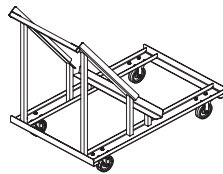

## FOLDING CHAIR CARTS

**Stacking Chair Carts**  
 PCC-100: (50) C600  
 (25) C450  
 PCC-200: (100) C600  
 (50) C450

**Heavy-Duty Chair Tree Carts**  
 HD-CTC48W: (48) C450  
 HD-CTC72W: (72) C450  
 HD-CTC56M: (56) C600  
 HD-CTC84M: (84) C600

**Chair Carts**  
 CC60: (24) C600  
 (20) C450  
 CC72: (28) C600  
 (24) C450  
 CC84: (33) C600  
 (28) C450  
 CC96: (38) C600 / (27)  
 (32) C450

**Table & Chair Tree Carts**  
 HD-MPCTC42M:  
 (42) C600 /  
 (6) 6' Banquet or Training Tables

## STACKING CHAIR DOLLIES

**Stacking Dolly**  
 HD-SSD  
 (30) PC500 Chairs

**Sled Chair Dolly**  
 350100AM0H  
 (20) NIMA or Acton Chairs

**4-Leg Chair Dolly**  
 350101AM0H  
 (16) NIMA Chairs

## DANCE FLOOR

**Heavy-Duty EventXpress™  
 Portable Dance Floor Cart**

- Up to 25 panels & related trim parts
- Holds panel sizes 3'x3', 3'x4' & 4'x4'
- Up to a 20'x20' dance floor