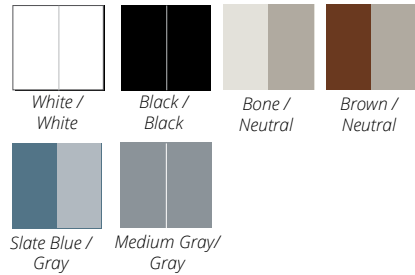

Standard Colors

STYLE	MODEL NUMBER	COLOR (SEAT+BACK / FRAME+FEET)	SPECIAL NOTES	WEIGHT (LBS)	LIST PRICE
C600 Folding Chair 	C600WWH/WH	White / White	ISP	7.1	\$42
	C600BLK/BL	Black / Black	QSP	7.1	\$42
	C600BRW/NE	Brown / Neutral	ISP	7.1	\$42
	C600BNE/NE	Bone / Neutral	ISP	7.1	\$42
	C600BRW/BZ	Brown / Bronze	CH	7.1	\$42
	C600SBL/GR	Slate Blue / Gray	CH	7.1	\$42
	C600MGR/GR	Medium Gray / Gray	CH	7.1	\$42
	C600CWH/WH	Classic White / White	CH, min	7.1	\$42
	C600WWH/CH	White / Chrome	CH, FSB	7.1	\$53
	C600BLK/CH	Black / Chrome	CH, FSB	7.1	\$53
Resilient® Folding Chairs	RS600WWH/WH	White	FOB CA	7.1	\$32
	RS600BLK/BL	Black	FOB CA	7.1	\$32
C600 Extra Parts					
C600 Chair Backs (QTY 10)	C600-BACK	Specify Color			\$95
C600 Chair Feet (QTY 100)	C600-CAPS	Specify Color			\$89
C600 Ganging Clip (QTY 50)	C600-CLIP				\$184
C650/RS650 Fan Back Chair 	C650WWH/WW	Wedding White / White	min, lt	8	\$53
	C650WWH/CH	Wedding White / Chrome	FSB, min, lt	8	\$63
	RS650WWH/WH	White	FOB CA	8	\$37
C700 Fan Back (with Padded Seat) 	C700WH/WH	White / White	min, lt	9.3	\$79
	C700BLK/CH	Black / Chrome	FSB, min, lt	9.3	\$89
C700 Extra Parts					
C700 Seat Pad (QTY 10)	C700-PAD	Specify Color		1.5	\$242
C700 Chair feet (QTY 1)	C700-CAPS	Specify Color			\$1.25

QSP (Quick Ship Program) - Ships within 3 business days. Standard C600 Model only in Black.

ISP (In-Stock Program) - Ships within 12 business days.

CH - Check availability; limited quantities.

FSB - Feet color same as seat & back color