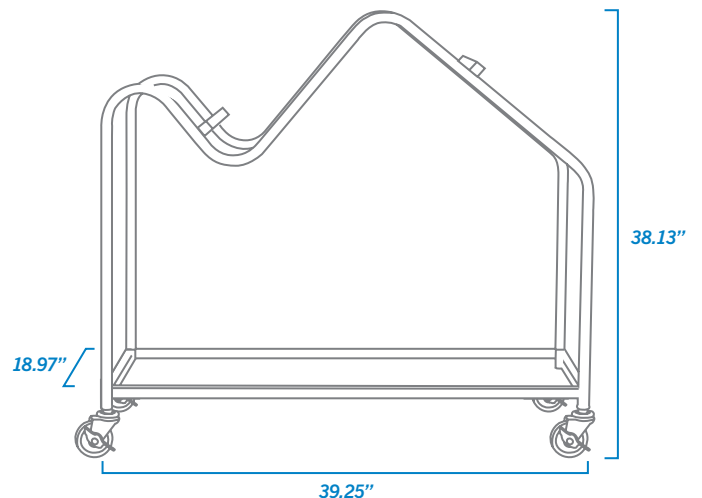

PC400 STOOL

300 lbs MAX

PC400

Black Poly Back  
Black Poly Seat  
Weight - 19.8 lbs

PC401

Black Mesh Back  
Black Poly Seat  
Weight - 18.5 lbs

PC402\*

Black Mesh Back  
Black Mesh Seat  
Weight - 19.4 lbs

STACKS UP TO 20 STOOLS HIGH

Dimension of stack on dolly:  
20 stools/stack; 49.25" X 22.25"/stack

PC400 STOOL TRANSPORT CART | 18.7 lbs

Transports PC400, PC401 &  
PC402 Stools

\*Up to 12 week lead time - this item is not in stock and must be special ordered.