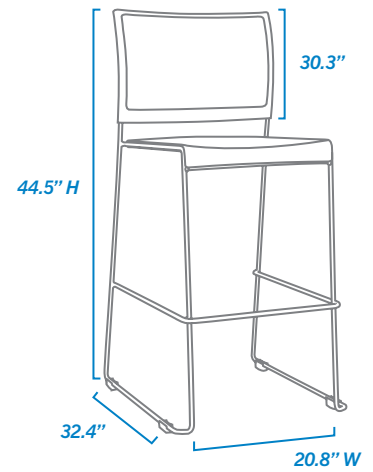

# PC400 STOOLS

PremierComfort® Sled Stacking Stools are available in our PC400 Series, which stack perfectly and incredibly compact. They are offered in different combinations of black poly or black mesh seat and back options. The attractive mesh design boasts stylish, durable comfort. Our PC400 Stool Transport Cart stores an incredible 20 stools high!

PC400 STOOL

300 lbs MAX

PC400

Black Poly Back  
Black Poly Seat  
Weight - 19.8 lbs

PC401

Black Mesh Back  
Black Poly Seat  
Weight - 18.5 lbs

PC402\*

Black Mesh Back  
Black Mesh Seat  
Weight - 19.4 lbs

STACKS UP TO 20 STOOLS HIGH

Dimension of stack on dolly:  
20 stools/stack; 49.25" X 22.25"/stack

PC400 STOOL TRANSPORT CART | 18.7 lbs

Transports PC400, PC401 &  
PC402 Stools

\*Up to 12 week lead time - this item is not in stock and must be special ordered.

*Dimension of stack on dolly:  
30 chairs/stack; 38.25" X 21"/stack*

**PC400 CHAIR TRANSPORT CART | 15.4 lbs**

*Transports PC400, PC401 &  
PC402 Chairs*

1.800.762.0415 | [psfurniture.com](http://psfurniture.com)