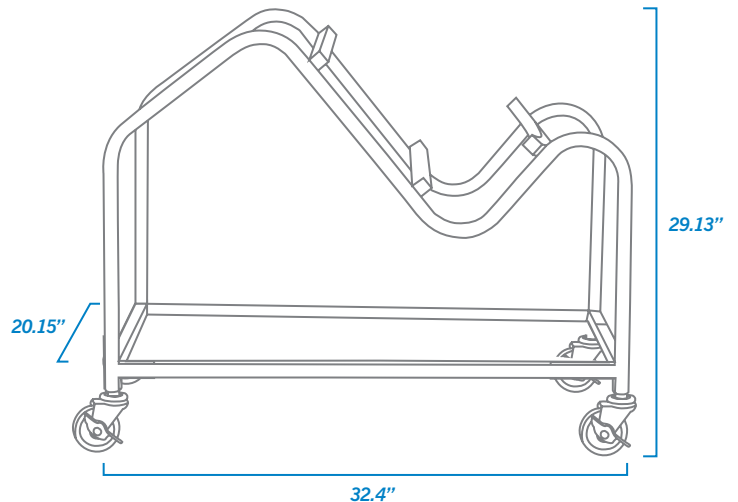

**PC400**

*Black Poly Back  
Black Poly Seat  
Weight - 14.3 lbs*

**PC401**

*Black Mesh Back  
Black Poly Seat  
Weight - 13.7 lbs*

**PC402\***

*Black Mesh Back  
Black Mesh Seat  
Weight - 14.1 lbs*

**STACKS UP TO 30 CHAIRS HIGH**

*Dimension of stack on dolly:  
30 chairs/stack; 38.25" X 21"/stack*

**PC400 CHAIR TRANSPORT CART | 15.4 lbs**

*Transports PC400, PC401 &  
PC402 Chairs*

1.800.762.0415 | [psfurniture.com](http://psfurniture.com)