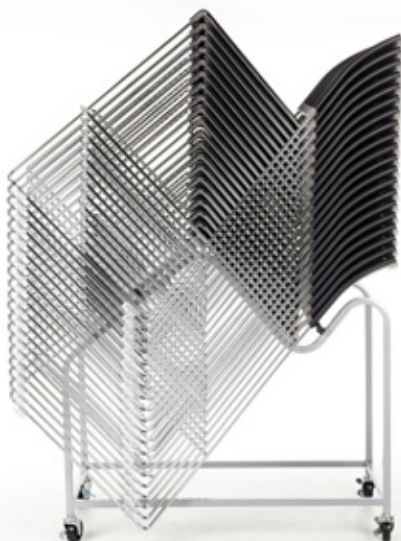

# PC400 STOOLS

PremierComfort® Sled Stacking Stools are available in our PC400 Series, which stack perfectly and incredibly compact. They are offered in different combinations of black poly or black mesh seat and back options. The attractive mesh design boasts stylish, durable comfort. Our PC400 Stool Transport Cart stores an incredible 20 stools high!

PC400 STOOL

300 lbs MAX

PC400

Black Poly Back  
Black Poly Seat  
Weight - 19.8 lbs

PC401

Black Mesh Back  
Black Poly Seat  
Weight - 18.5 lbs

PC402\*

Black Mesh Back  
Black Mesh Seat  
Weight - 19.4 lbs

STACKS UP TO 20 STOOLS HIGH

Dimension of stack on dolly:  
20 stools/stack; 49.25" X 22.25"/stack

PC400 STOOL TRANSPORT CART | 18.7 lbs

Transports PC400, PC401 &  
PC402 Stools

\*Up to 12 week lead time - this item is not in stock and must be special ordered.

# PC400 CHAIRS

**PC400 CHAIR**

300 lbs MAX

PremierComfort® Sled Stacking Chairs offer the same seat and back options as our stools. All PC400 Series Chair and Stool seats wrap down for extra seated support onto a sturdy, polished steel frame. Protective, translucent feet help shield floors, as well as the chair/stool itself during stacking and storing. Our PC400 Chair Transport Cart stores up to 30 chairs high!