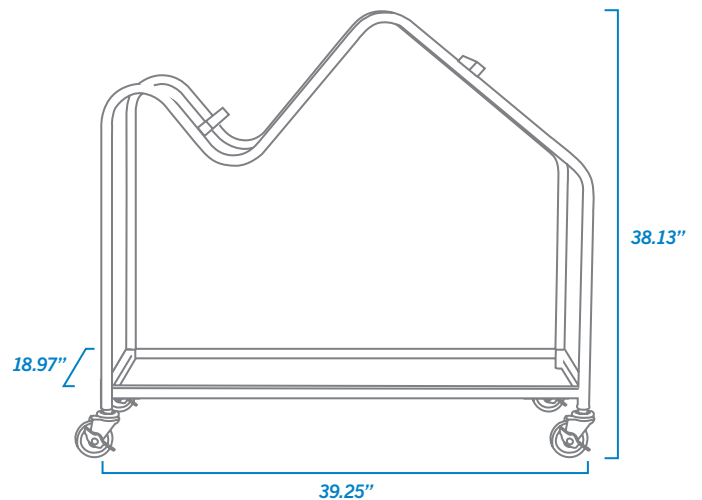

PC400 STOOL

300 lbs MAX

PC400

Black Poly Back  
Black Poly Seat  
Weight - 19.8 lbs

PC401

Black Mesh Back  
Black Poly Seat  
Weight - 18.5 lbs

PC402\*

Black Mesh Back  
Black Mesh Seat  
Weight - 19.4 lbs

STACKS UP TO 20 STOOLS HIGH

Dimension of stack on dolly:  
20 stools/stack; 49.25" X 22.25"/stack

PC400 STOOL TRANSPORT CART | 18.7 lbs

Transports PC400, PC401 &  
PC402 Stools

\*Up to 12 week lead time - this item is not in stock and must be special ordered.