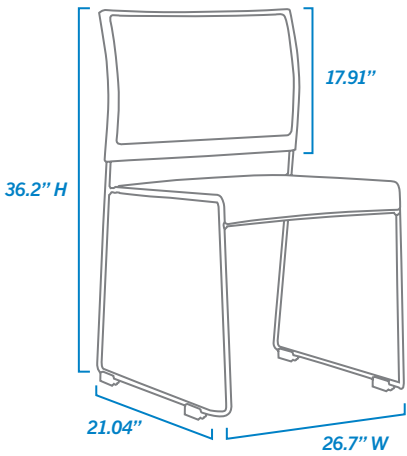

PC400 CHAIRS

PC400 CHAIR

300 lbs MAX

PremierComfort® Sled Stacking Chairs offer the same seat and back options as our stools. All PC400 Series Chair and Stool seats wrap down for extra seated support onto a sturdy, polished steel frame. Protective, translucent feet help shield floors, as well as the chair/stool itself during stacking and storing. Our PC400 Chair Transport Cart stores up to 30 chairs high!