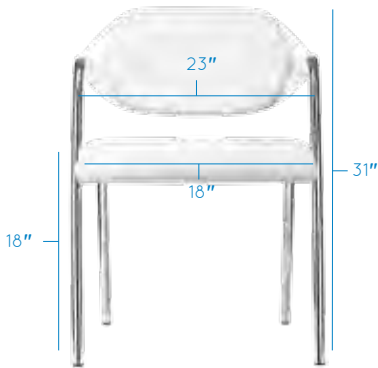

Flex

FLEX CHAIR - DELUXE

FEATURES

- Four-Leg or Cantilever frame
- Many upholstery options (see pg 82-83)
- Holds up to 275 lbs.
- Stacks 3 chairs high (cantilever frame only)

DIMENSIONS

- Total Height: 31"
- Seat Height: 18"
- Seat Width: 18"
- Arms Width: 23"
- Seat Depth: 22"

COLOR OPTIONS

- Frame: Chrome (CH)
- Outer Plastic: Black (BK) or White (WH)
- Upholstered Seat/Back: See options on pages 82-83

FLEX CHAIR - BASIC

Four-Leg Chrome Frame

Cantilever Chrome Frame

STYLE	MODEL NUMBER	DESCRIPTION	WEIGHT (LBS)	LIST PRICE BY TEXTILE GRADE*						
				GRADE 0	GRADE 1	GRADE 2	GRADE 3	GRADE 4	GRADE 5	GRADE 6
FLEX CHAIR - BASIC	CC-FLEX4LFCHUSPB#####	<ul style="list-style-type: none"> • Four-Leg Frame • Upholstered Seat • Plastic Back 	16	\$610	\$635	\$655	\$670	\$695	\$705	\$720
	CC-FLEXCLFCHUSPB#####	<ul style="list-style-type: none"> • Cantilever frame • Upholstered Seat • Plastic Back 		\$610	\$635	\$655	\$670	\$695	\$705	\$720
FLEX CHAIR - DELUXE	CC-FLEX4LFCHUSUB#####	<ul style="list-style-type: none"> • Four-Leg Frame • Upholstered Seat • Upholstered Back 	16	\$630	\$655	\$675	\$685	\$710	\$725	\$735
	CC-FLEXCLFCHUSUB#####	<ul style="list-style-type: none"> • Cantilever Frame • Upholstered Seat • Upholstered Back 		\$630	\$655	\$675	\$685	\$710	\$725	\$735