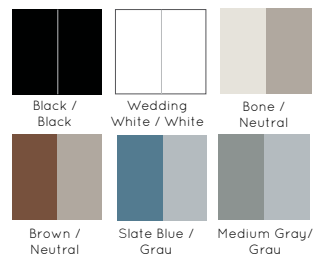

Standard Colors

STYLE	MODEL NUMBER	COLOR (SEAT+BACK / FRAME+FEET)	SPECIAL NOTES	WEIGHT (LBS)	LIST PRICE
C600 Folding Chair 	C600BLK/BL	Black / Black	QSP	7.1	\$45
	C600WWH/WH	Wedding White / White	ISP	7.1	\$45
	C600BNE/NTR	Bone / Neutral	ISP	7.1	\$45
	C600BRW/NTR	Brown / Neutral	ISP	7.1	\$45
	C600SBL/GR	Slate Blue / Gray		7.1	\$45
	C600MGR/GR	Medium Gray / Gray		7.1	\$45
C600 Extra Parts C600 Chair Backs (QTY 10) C600 Chair Feet (QTY 100) C600 Ganging Clip (QTY 50)	C600-BACK C600-CAPS C600-CLIP	Specify Specify			\$125 \$80 \$140
C650 Fan Back Chair 	C650WWH/WH	Wedding White / White		8	\$55
	C650WWH/CH	Wedding White / Chrome	fsb	8	\$70
C650 Extra Parts C650 Ganging Clip (QTY 50)	C650-CLIP				\$135
C700 Fan Back (with Padded Seat) 	C700WH/WH	White / White		9.3	\$90
	C700BLK/CH	Black / Chrome	fsb	9.3	\$105
C700 Extra Parts C700 Seat Pad (QTY 10) C700 Chair feet (QTY 48)	C700-PAD C700-CAPS	Specify Specify		1.5	\$250 \$65

QSP (Quick Ship Program) - Ships within 3 business days. Standard C600 Model only in Black.

ISP (In-Stock Program) - Ships within 12 business days.

fsb - Feet color same as seat & back color