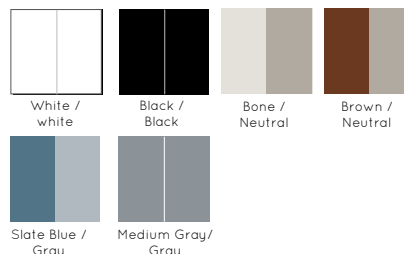

EventXpress™ Folding Chairs

FEATURES

- 18 gauge steel frame
- Steel reinforced seat connection
- Oversized rivets for added strength
- Weight limit: 275lbs.

Standard Colors

ORDER QUANTITY

- Minimum 24 chairs for standard colors (6 per case)
- Minimum 300 chairs for custom colors (6 per case)
- Please call for more information on special colors

STYLE	MODEL NUMBER	COLOR (SEAT+BACK / FRAME+FEET)	SPECIAL NOTES	WEIGHT (LBS)	LIST PRICE	
C600 Folding Chair 	C600WWH/WH	White / White	ISP	7.1	$40	
	C600BLK/BL	Black / Black	QSP	7.1	$40	
	C600BRW/NE	Brown / Neutral	ISP	7.1	$40	
	C600BNE/NE	Bone / Neutral	ISP	7.1	$40	
	C600BRW/BZ	Brown / Bronze	CH	7.1	$40	
	C600SBL/GR	Slate Blue / Gray	CH	7.1	$40	
	C600MGR/GR	Medium Gray / Gray	CH	7.1	$40	
	C600CWH/WH	Classic White / White	CH, min	7.1	$40	
	C600WWH/CH	White / Chrome	CH, FSB	7.1	$50	
	C600BLK/CH	Black / Chrome	CH, FSB	7.1	$50	
	Resilient® Folding Chairs	RS600WWH/WH	White	FOB CA	7.1	$30
RS600BLK/BL		Black	FOB CA	7.1	$30	
C600 Extra Parts C600 Chair Backs (QTY 10) C600 Chair Feet (QTY 100) C600 Ganging Clip (QTY 50)	C600-BACK C600-CAPS C600-CLIP	Specify Specify			$55 $50 $105	
C650/RS650 Fan Back Chair 	C650WWH/WW	Wedding White / White	min, lt	8	$50	
	C650WWH/CH	Wedding White / Chrome	FSB, min, lt	8	$60	
	RS650WWH/WH	White	FOB CA	8	$35	
C700 Fan Back (with Padded Seat) 	C700WH/WH	White / White	min, lt	9.3	$75	
	C700BLK/CH	Black / Chrome	FSB, min, lt	9.3	$85	
C700 Extra Parts C700 Seat Pad (QTY 10) C700 Chair feet (QTY 1)	C700-PAD C700-CAPS	Specify Specify		1.5	$230 $1	

QSP (Quick Ship Program) - Ships within 3 business days. Standard C600 Model only in Black.

ISP (In-Stock Program) - Ships within 12 business days.

CH - Check availability; limited quantities.

FSB - Feet color same as seat & back color

min - Minimum order quantity 300

lt - 12 week lead time