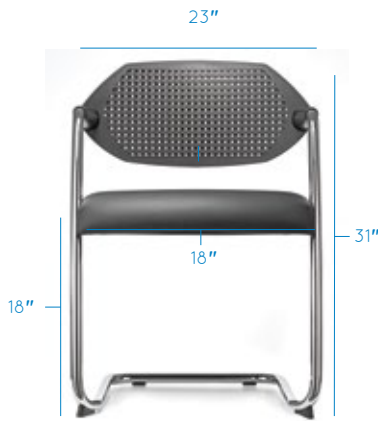

Flex

FEATURES

- Cantilever frame
- Poly back with upholstered seat
- Holds up to 275 lbs.
- Stacks 3 chairs high (cantilever frame only)

DIMENSIONS

- Total Height: 31"
- Seat Height: 18"
- Seat Width: 18"
- Arms Width: 23"
- Seat Depth: 22"

COLOR OPTIONS

- Frame: Chrome (CH)
- Outer Plastic: Black (BK) or White (WH)
- Upholstered Seat: See options on pages 52-53

Cantilever Chrome
Frame

STYLE	MODEL NUMBER	DESCRIPTION	WEIGHT (LBS)	LIST PRICE BY TEXTILE GRADE*						
				GRADE 0	GRADE 1	GRADE 2	GRADE 3	GRADE 4	GRADE 5	GRADE 6
Flex Chair	CC-FLEXCLFCHUSPB#####	<ul style="list-style-type: none"> • Cantilever frame • Upholstered Seat • Plastic Back 	16	\$645	\$675	\$695	\$710	\$740	\$750	\$765